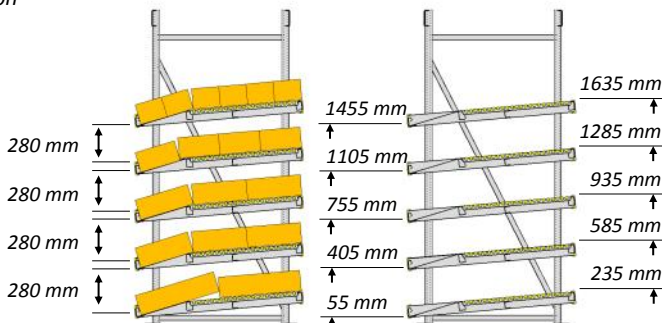

Original
**FLOW
RACK**

KANBAN FLOW RACKS

STANDARD - 4 LEVELS - TILTED

Original
**FLOW
RACK**

KANBAN FLOW RACKS

STANDARD 4 LEVELS

standard height division ex works

WITH EXTRA 5-th LEVEL

WITH EXTRA 5-th RETURN LEVEL