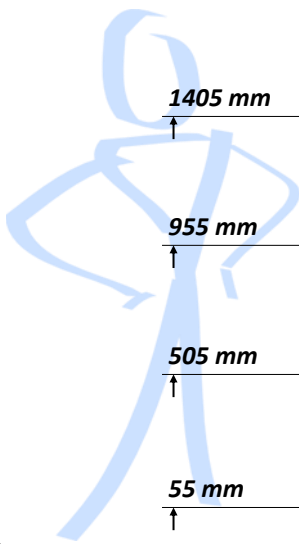

Original
**FLOW
RACK**

KANBAN FLOW RACKS

STANDARD - 4 LEVELS - TILTED

Original
**FLOW
RACK**

KANBAN FLOW RACKS

STANDARD 4 LEVELS

standard height division ex works

WITH EXTRA 5-th LEVEL

WITH EXTRA 5-th RETURN LEVEL