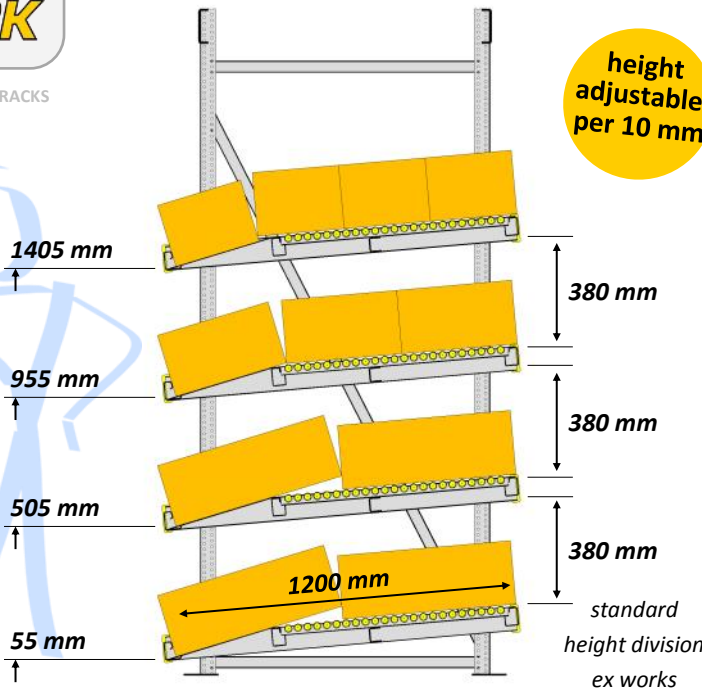

Original
**FLOW
RACK**

KANBAN FLOW RACKS

STANDARD - 4 LEVELS - TILTED

Original
**FLOW
RACK**

KANBAN FLOW RACKS

STANDARD 4 LEVELS

standard height division ex works

WITH EXTRA 5-th LEVEL

WITH EXTRA 5-th RETURN LEVEL