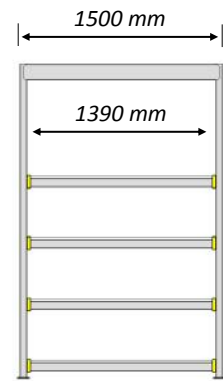

Original
**FLOW
RACK**

KANBAN FLOW RACKS

STANDARD - 4 LEVELS - TILTED

Original
**FLOW
RACK**

KANBAN FLOW RACKS

STANDARD 4 LEVELS

standard height division ex works

WITH EXTRA 5-th LEVEL