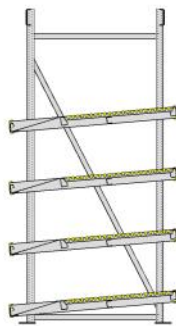

Original
**FLOW
RACK**

KANBAN FLOW RACKS

STANDARD - 4 LEVELS - TILTED

Original
**FLOW
RACK**

KANBAN FLOW RACKS

STANDARD 4 LEVELS

standard height division ex works

WITH EXTRA 5-th LEVEL