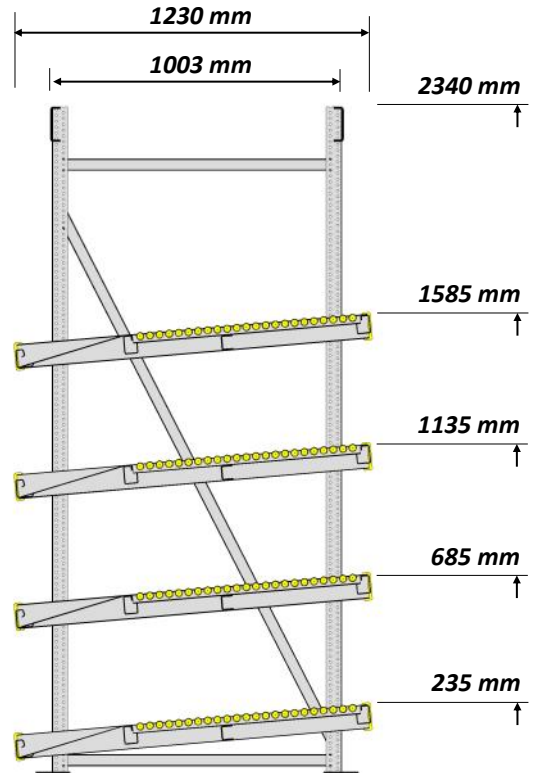

Original
**FLOW
RACK**

KANBAN FLOW RACKS

STANDARD - 4 LEVELS - TILTED

Original
**FLOW
RACK**

KANBAN FLOW RACKS

STANDARD 4 LEVELS

standard height division ex works

WITH EXTRA 5-th LEVEL