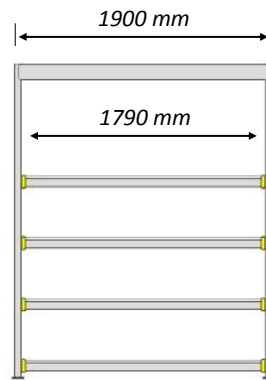

Original
**FLOW
RACK**

KANBAN FLOW RACKS

STANDARD - 4 LEVELS - TILTED

Original
**FLOW
RACK**

KANBAN FLOW RACKS

STANDARD 4 LEVELS

standard height division ex works

WITH EXTRA 5-th LEVEL